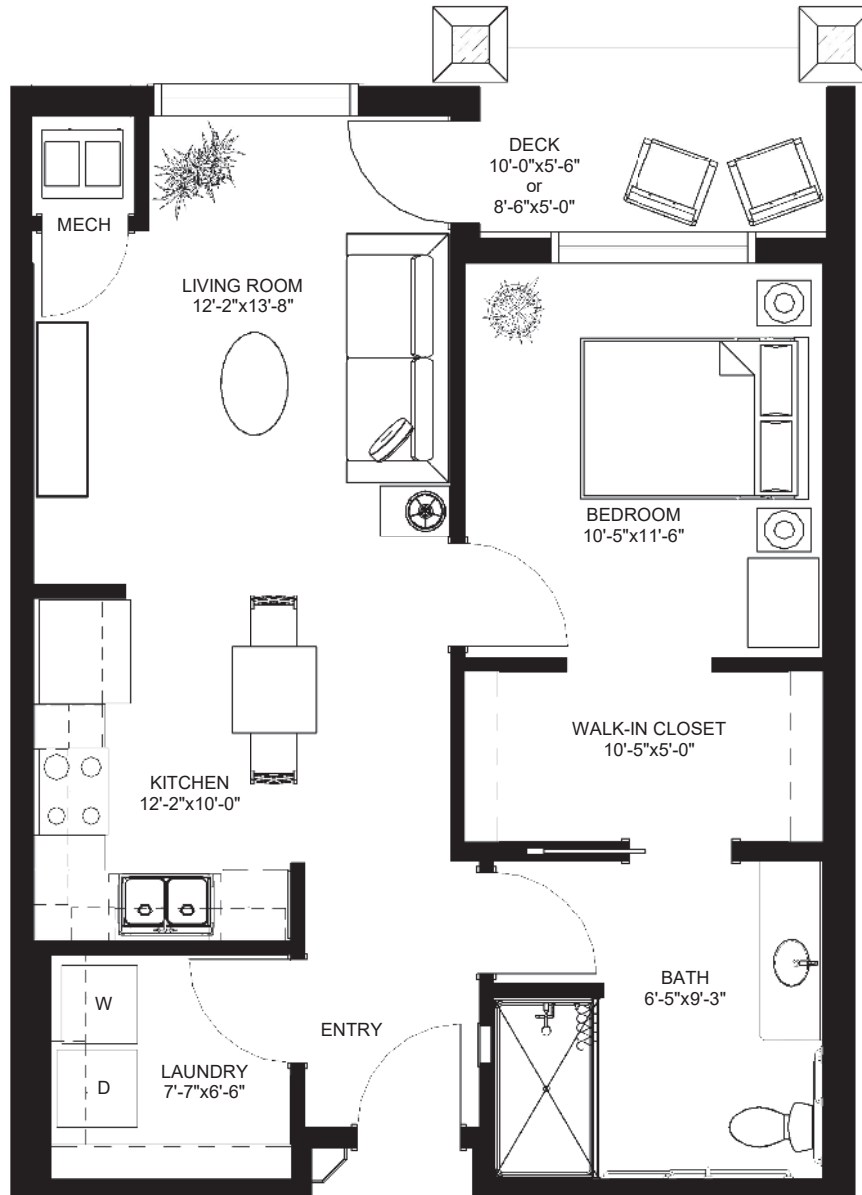

## Independent Living | One Bedroom C | 660 sq. ft. | \$3,475

Units 131, 132, 203, 204, 205, 208, 217, 219, 221, 231, 234, 240, 303, 304, 305, 308, 317, 319, 321, 333

1/1/26