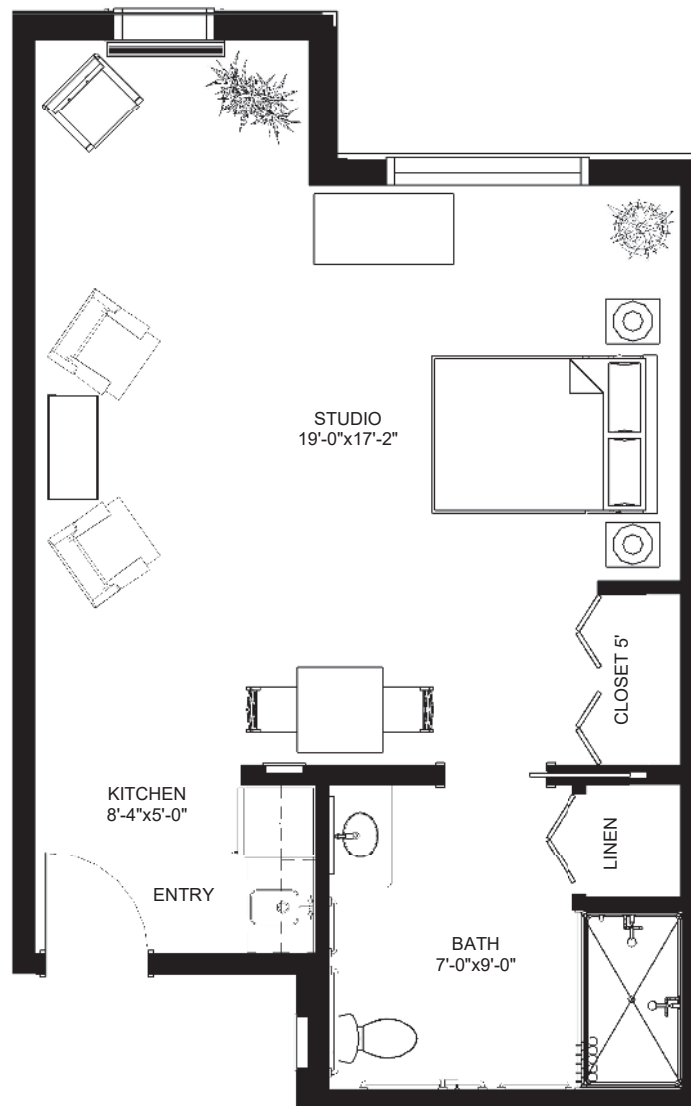

# Memory Care | Studio E (accessible) | 443 sq. ft. | \$6,745

Units 102, 116

1/125