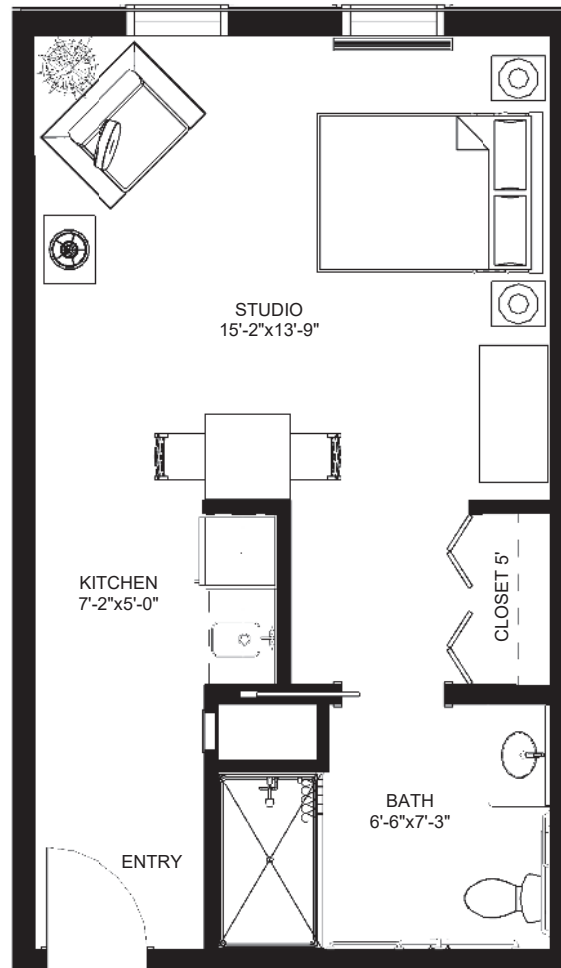

Memory Care | Studio D | 440 sq. ft. | \$6,745

Units 105, 118, 120

1/1/25