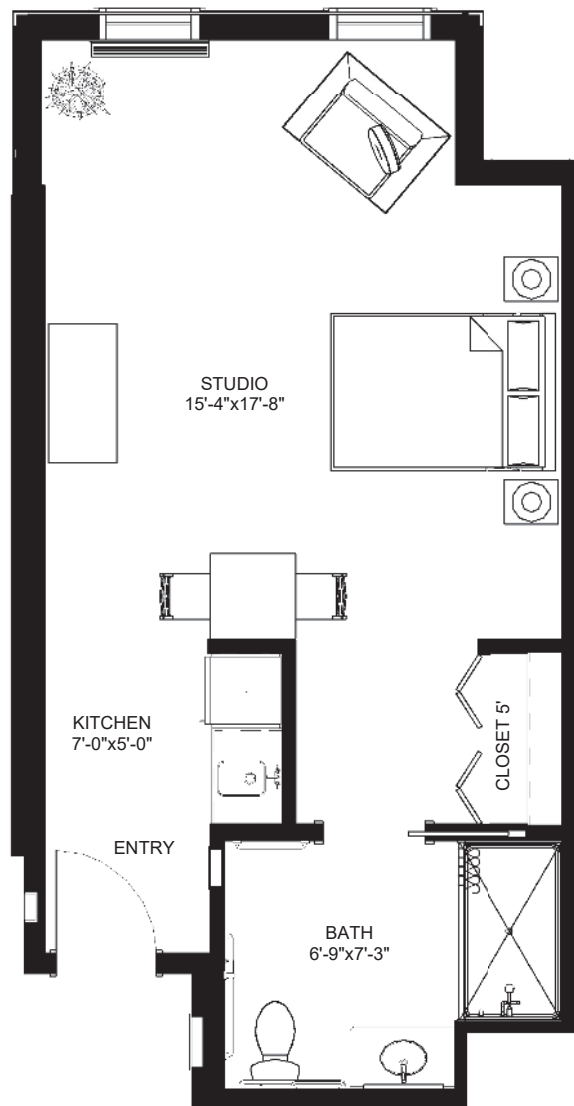

## Memory Care | Studio C | 435 sq. ft. | \$6,745

Units 101, 117, 119, 123

1/125