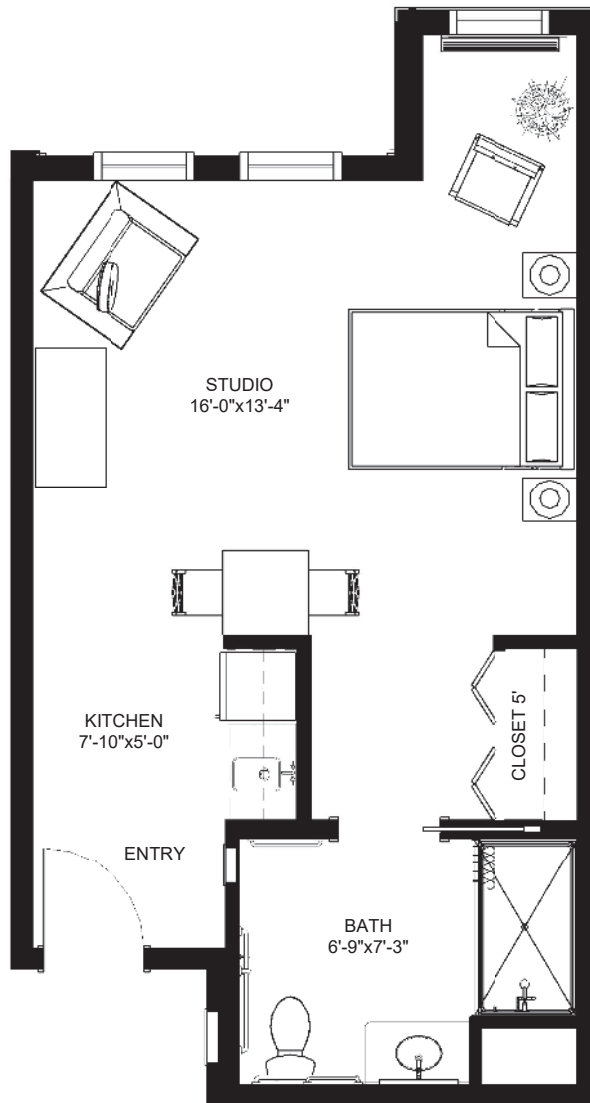

Memory Care | Studio B | 415 sq. ft. | \$6,590

Units 103, 108

1/125