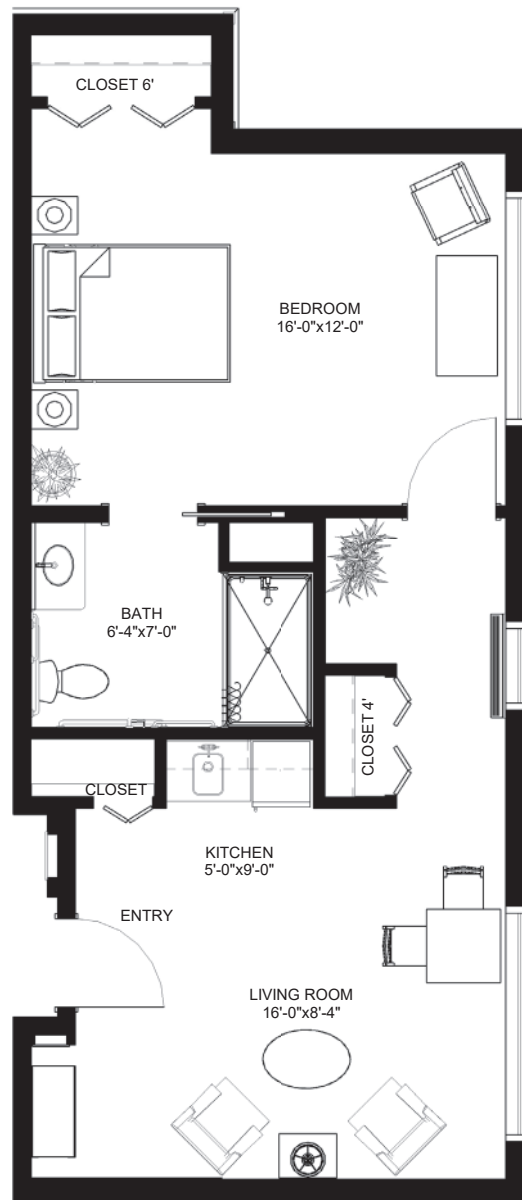

Memory Care | One Bedroom B | 565 sq. ft. | \$7,160

Unit 125

1/1/25