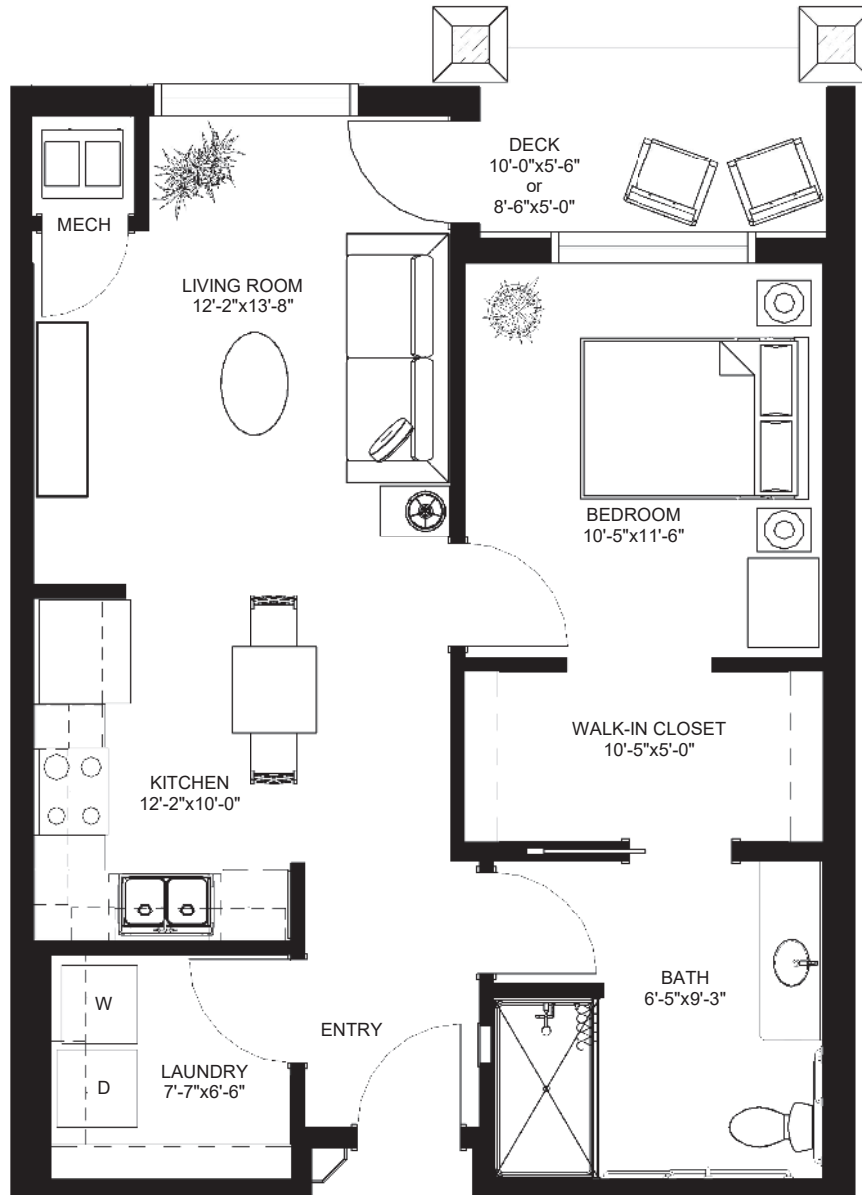

## Independent Living | One Bedroom C | 660 sq. ft. | \$3,310

Units 131, 132, 203, 204, 205, 208, 217, 219, 221, 231, 234, 240, 303, 304, 305, 308, 317, 319, 321, 333

1/1/25