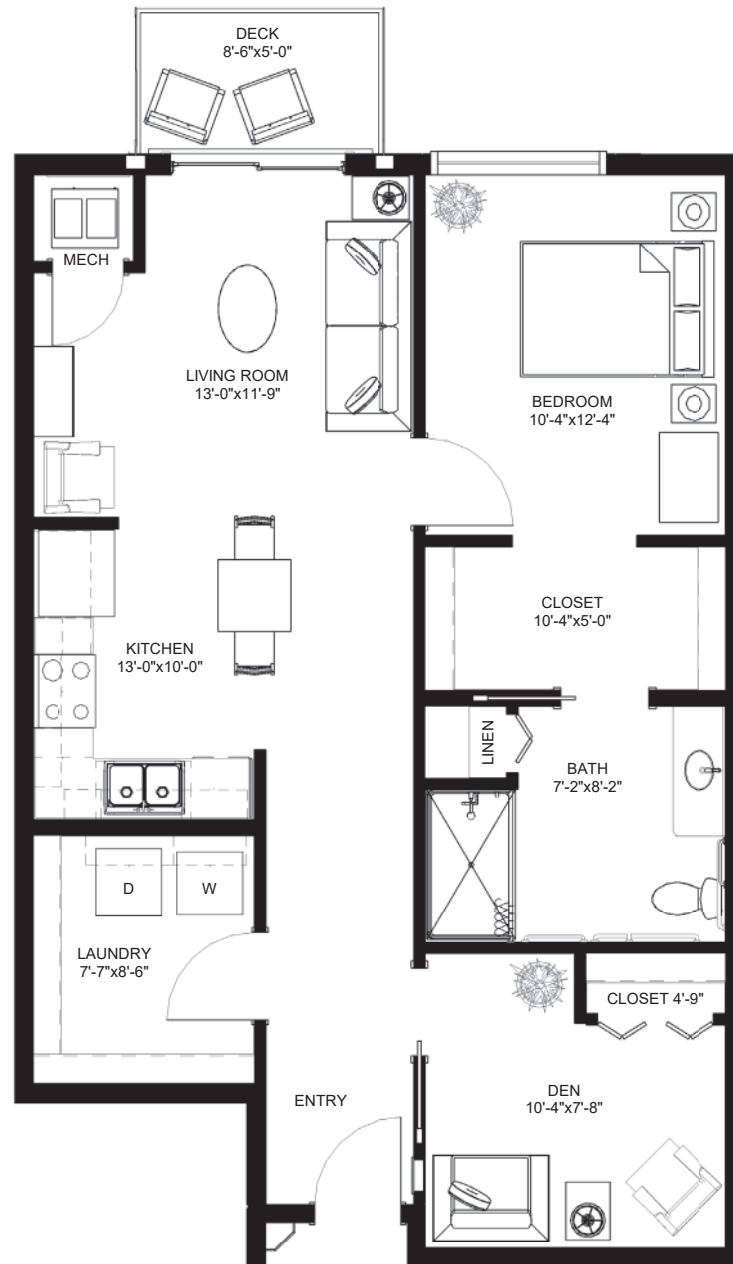

Assisted Living | One Bedroom + Den D | 820 sq. ft. | \$5,500

Units 210, 224, 242, 310, 324, 336, 342

1/1/25