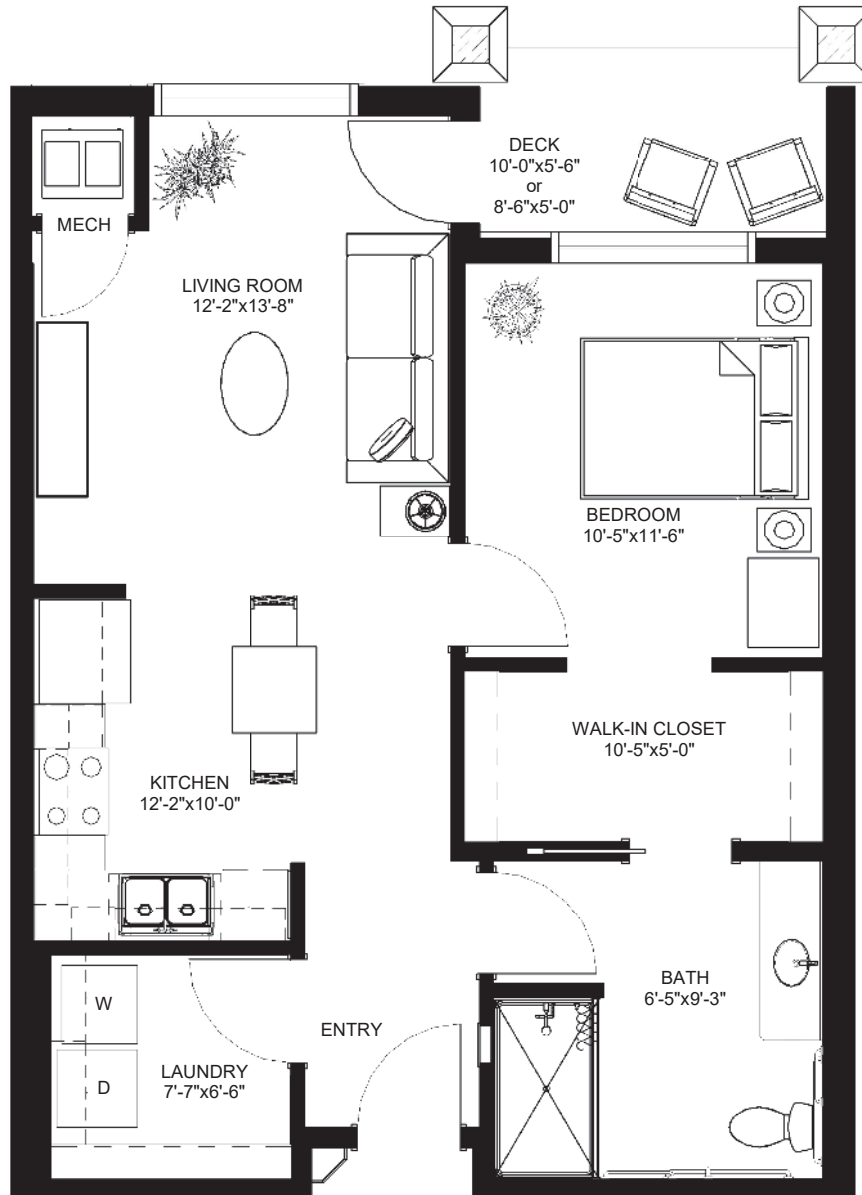

Assisted Living | One Bedroom C | 660 sq. ft. | \$4,950

Units 131, 132, 203, 204, 205, 208, 217, 219, 221, 231, 234, 240, 303, 304, 305, 308, 317, 319, 321, 333

1/1/25