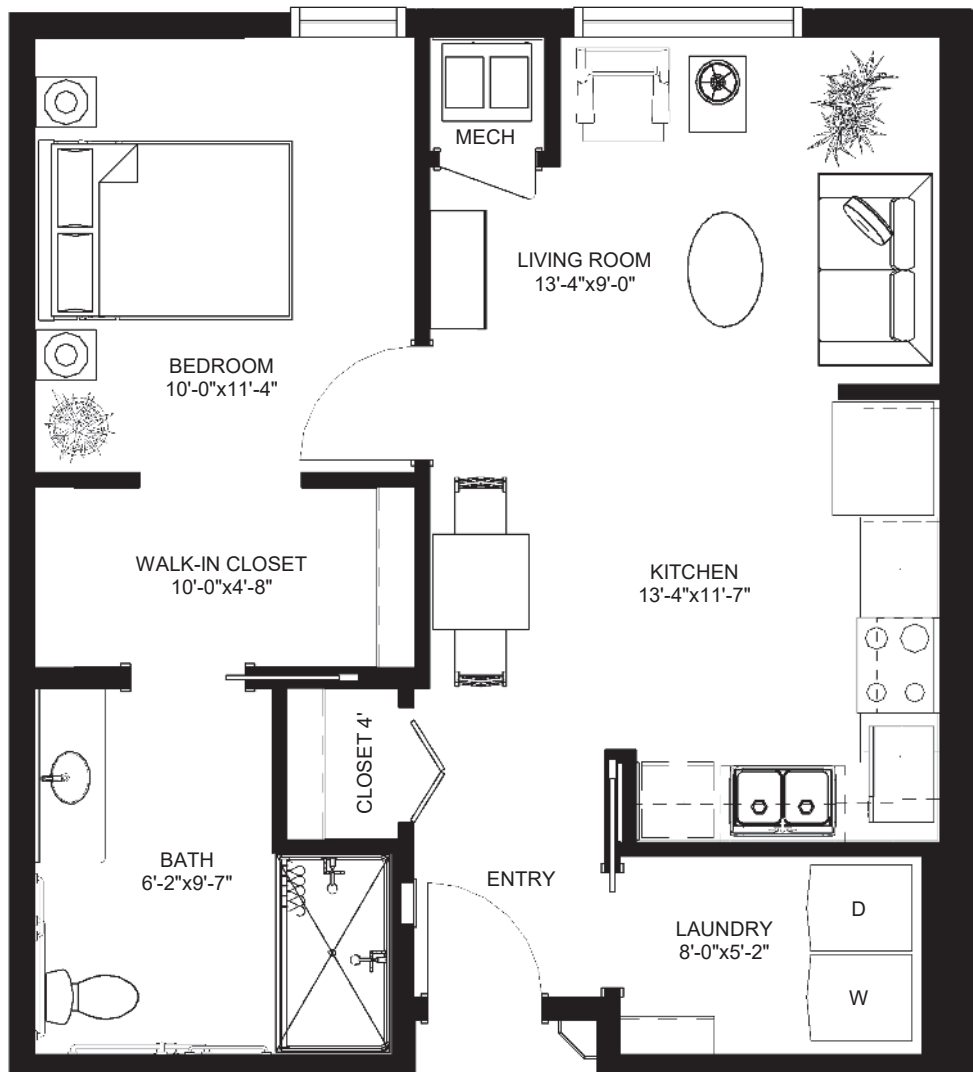

Assisted Living | One Bedroom A (accessible) | 615 sq. ft. | \$4,700

Units 202, 230, 330

1/1/25